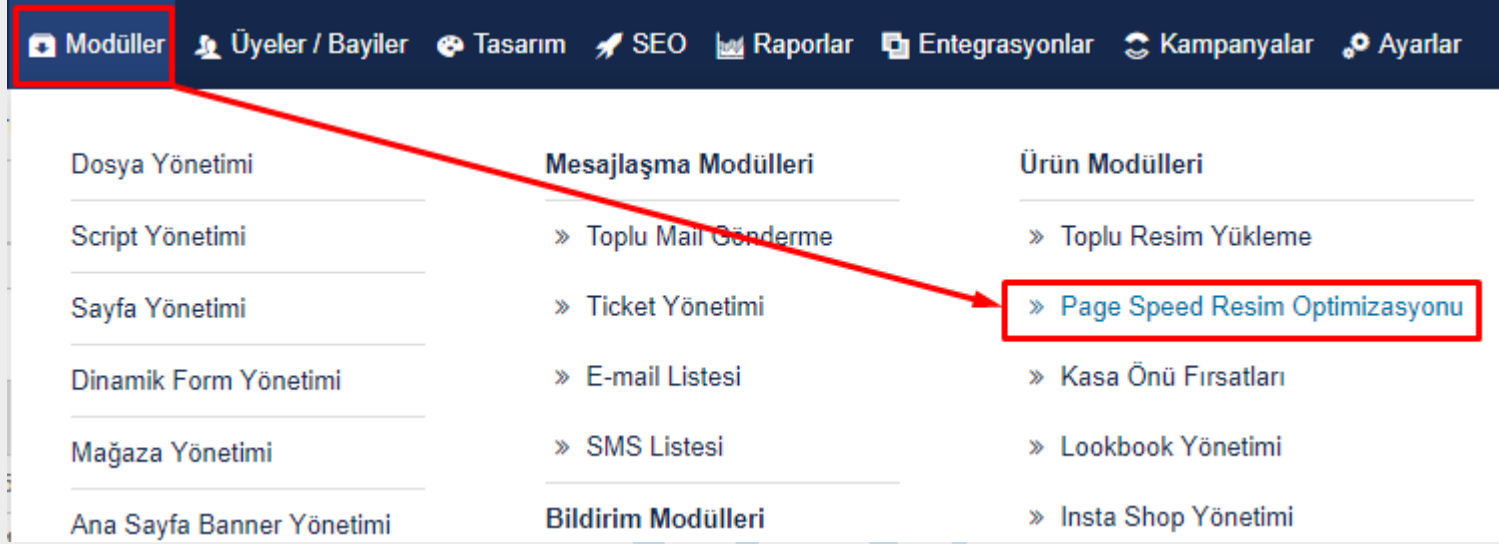

4- Admin panelinizden Modüller > Page Speed Resim Optimizasyonu alanına gelin.

Açılan Sayfadan ayarlar sekmesi altından TinyPng sıkıştırılmayı aktif edin. Bir önceki ekrandan kopyaladığınız şifreyi "TinyPng Api Key" alanına yapıştırın. Hangi alanlarda yüklenecek görsellerin (Ürün Resim, Slider, Editor, Kampanya Banner, Ekstra Ürün Bilgi) optimize edilmesini istiyorsanız ilgili parametleri aktif edin.